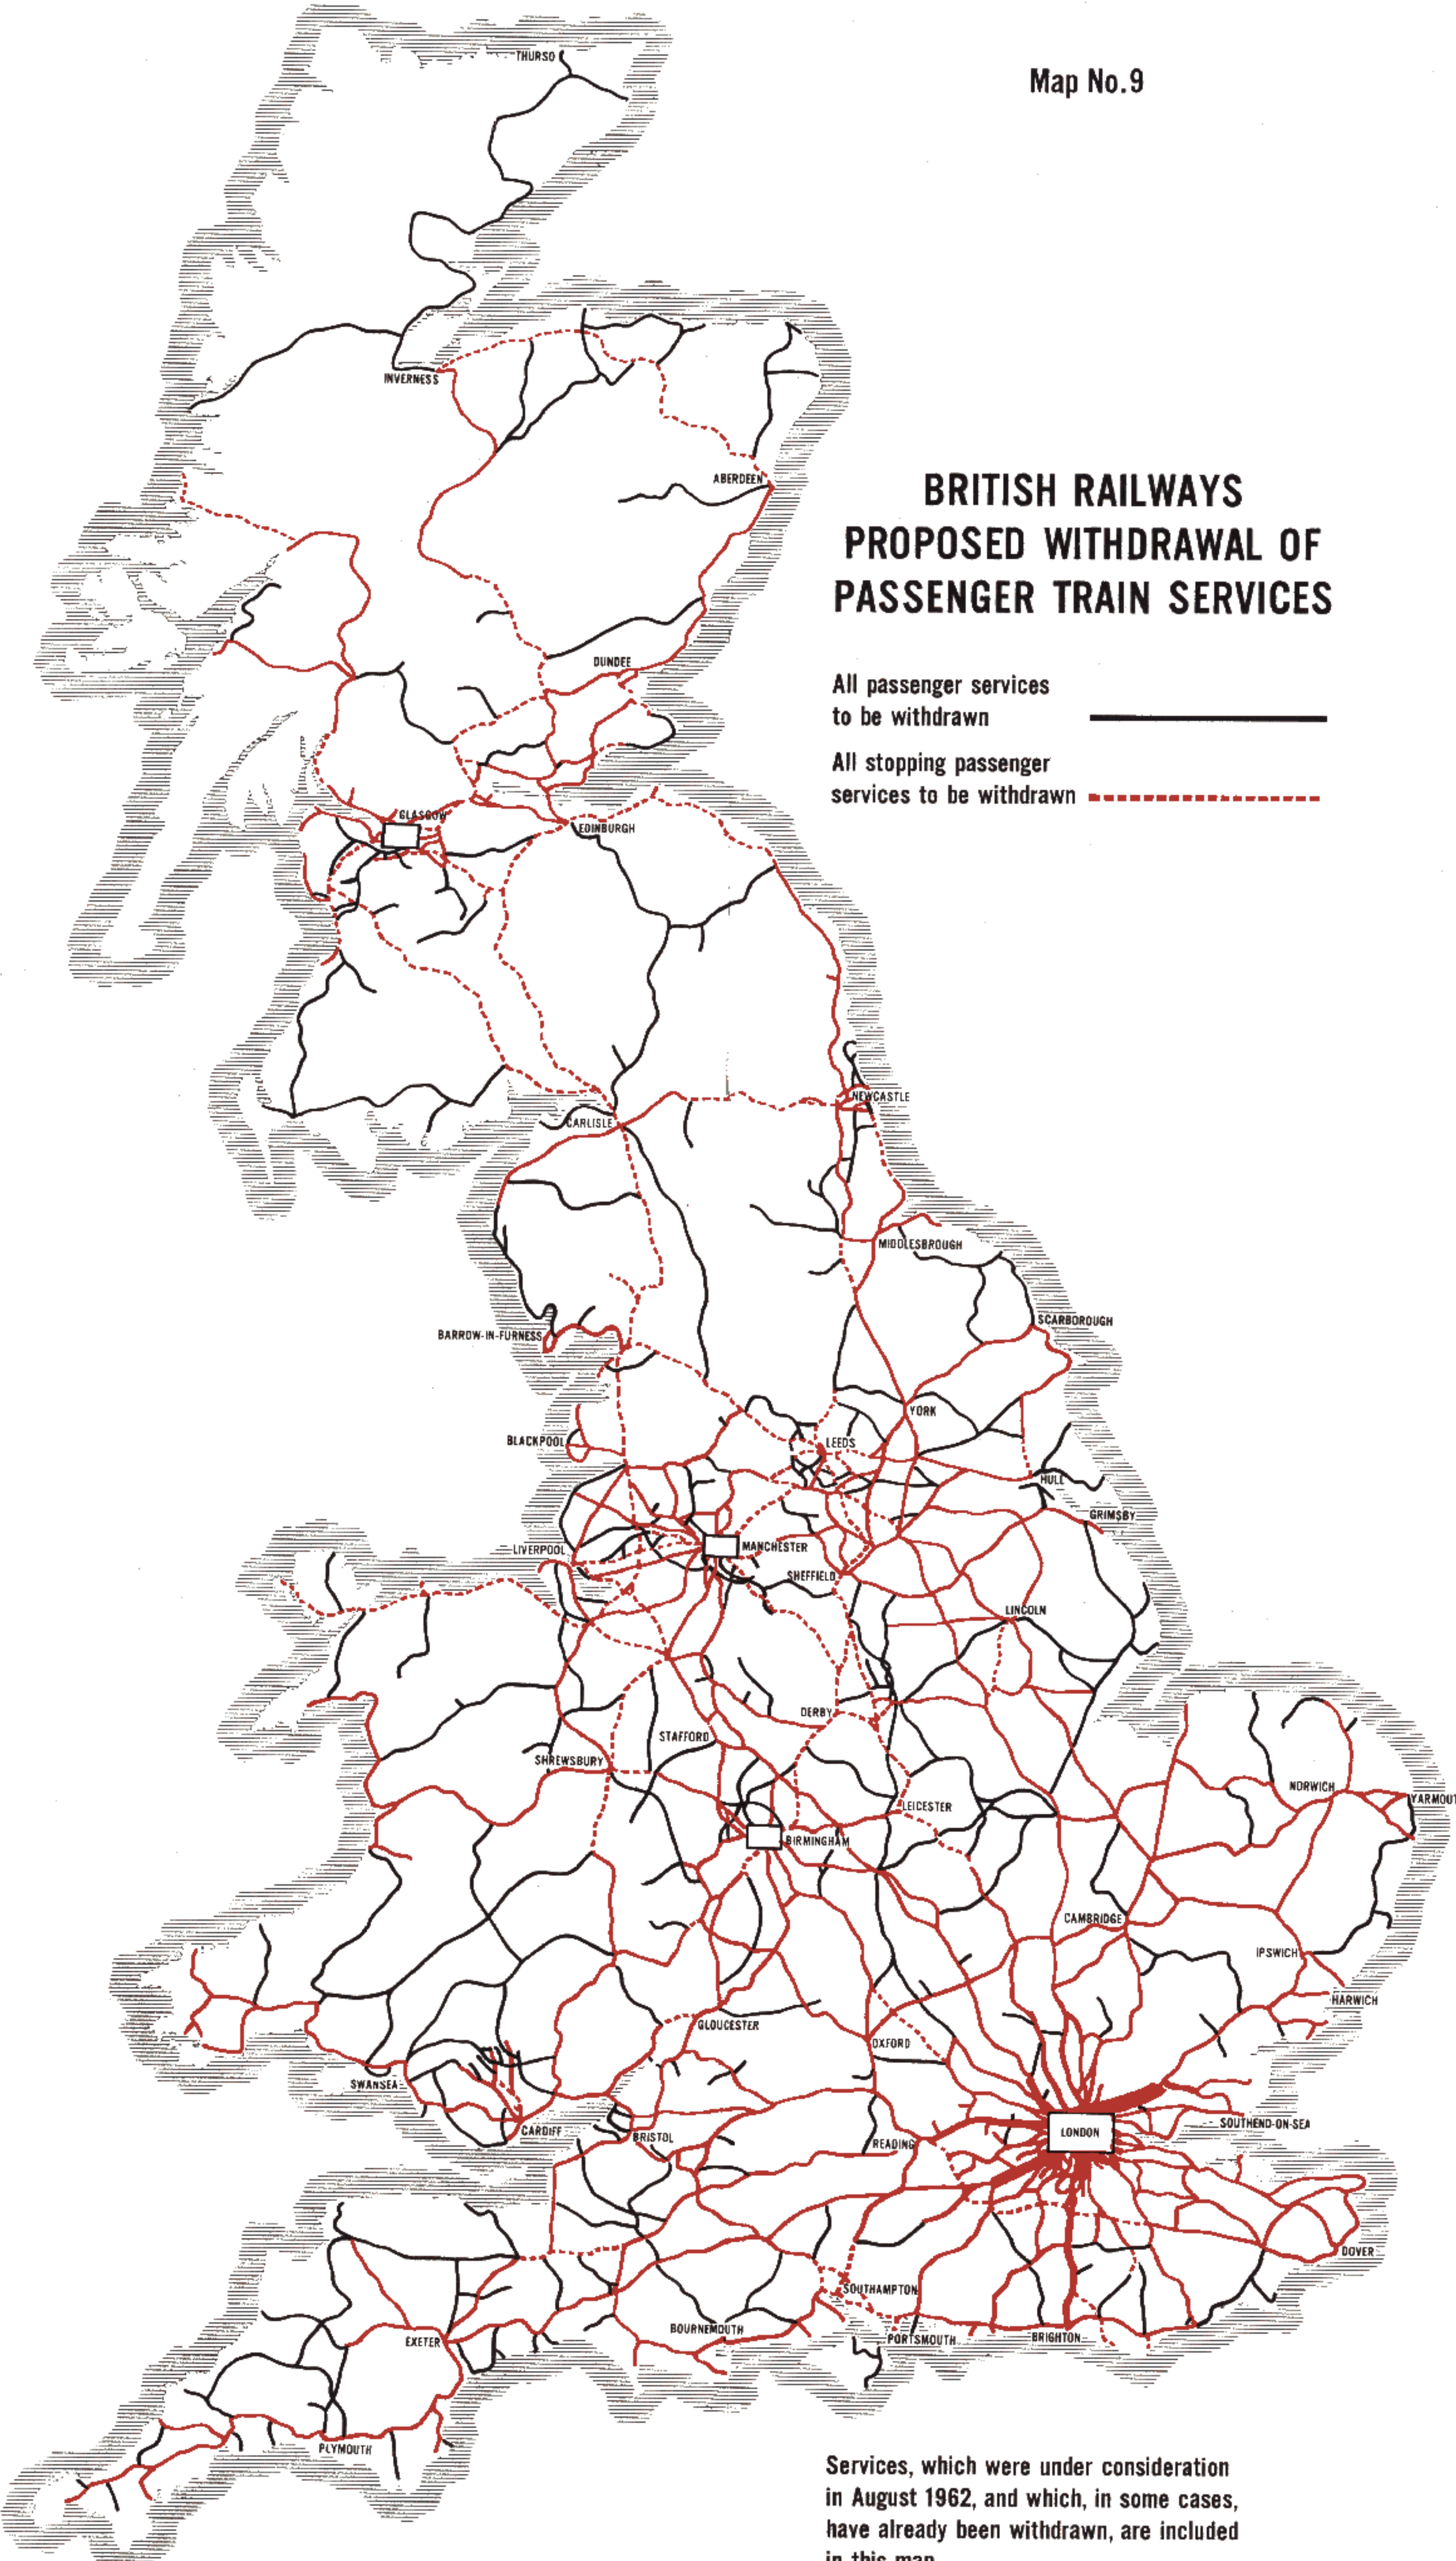

BRITISH RAILWAYS PROPOSED WITHDRAWAL OF PASSENGER TRAIN SERVICES

All passenger services
to be withdrawn

All stopping passenger
services to be withdrawn

Services, which were under consideration
in August 1962, and which, in some cases,
have already been withdrawn, are included
in this map.